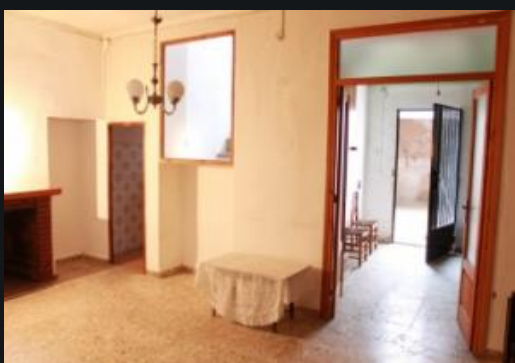

Town Houses · PARCENT · 89.000 €

Ref. Jalon Valley-102

188 m²

-

4

2

X

X